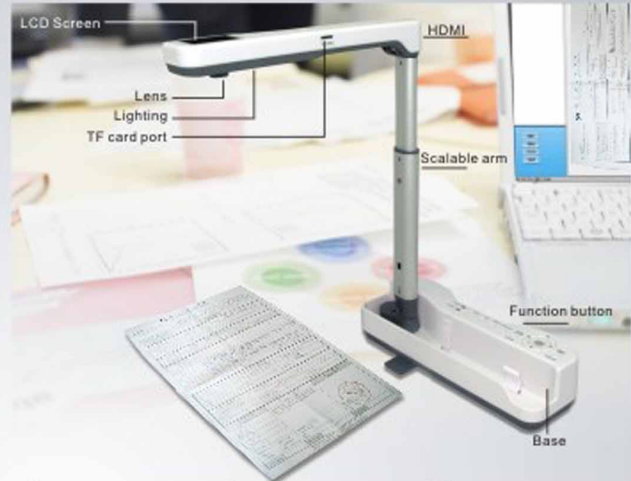

Support external Flash memory (Micro TF card)

Support preview Photos/Video on LCD Screen

Support HDMI output

Support stand-alone working

With built-in rechargeable battery

Product size: 34 cm (H) X 25,9 cm(L) X 8,3 cm(W) – Expanded
5,8 cm (H) X 25,9 cm(L) X 8,3 cm(W) – Folded

Product weight: 820g

Accessories : Scanning mat, user manual, USB2.0 cable, CD-ROM

Applications:

Professional user portable and HDMI high resolution output without connecting PC

Media - M07

Specifications :

Working independently

Camera : 5.0 mega pixels

2.0" TFT LCD display


Image format : JPG/BMP/TIF/PNG

Video format: AVI

Support document size : \leq A4 (210 mm X 297 mm)

Support external Flash memory (Micro SD card)

plat table with operation keys

Support preview Photos/Video on LCD Screen

Product size: 455mm (H) X 390mm (L) X 355 mm (W)

Product weight : 2150g

Accessories : User manual, USB2.0 cable, CD-ROM, AC/DC power adaptor (optional)